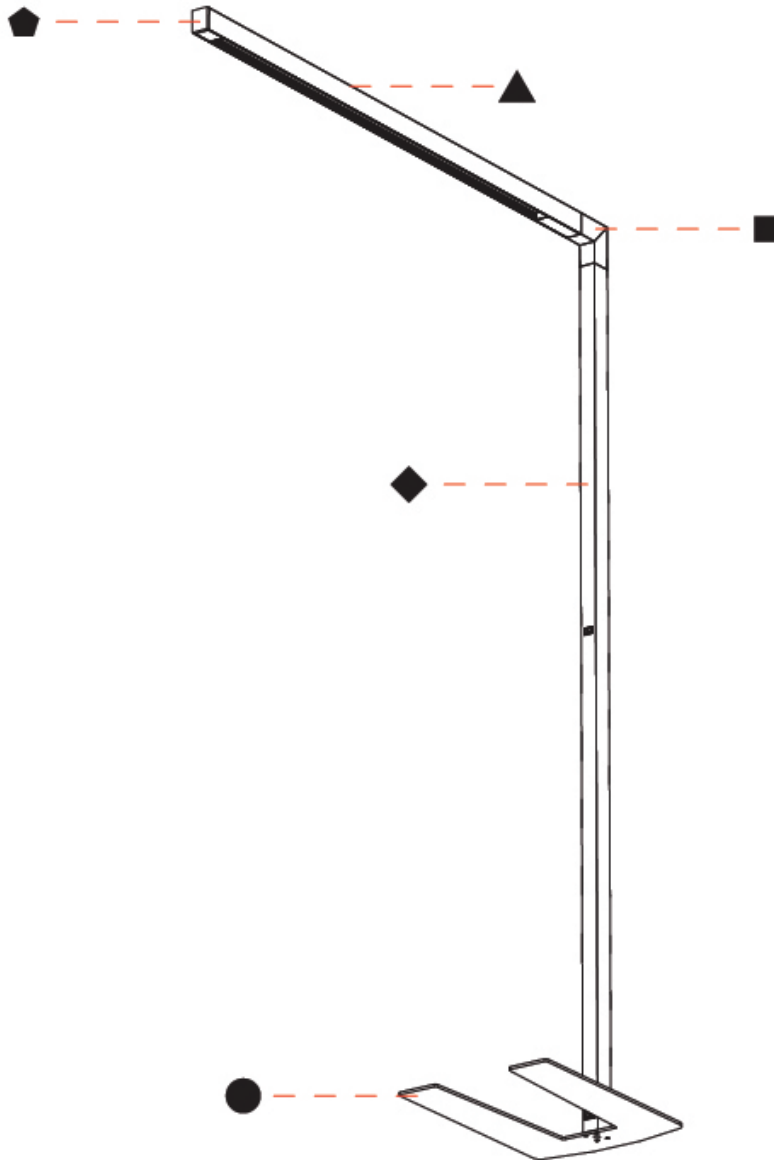

SLIDER-F FREE STANDING PORTABLE

A340019-

PROJECT

TYPE

SPECIFIER

QUANTITY

DATE

A