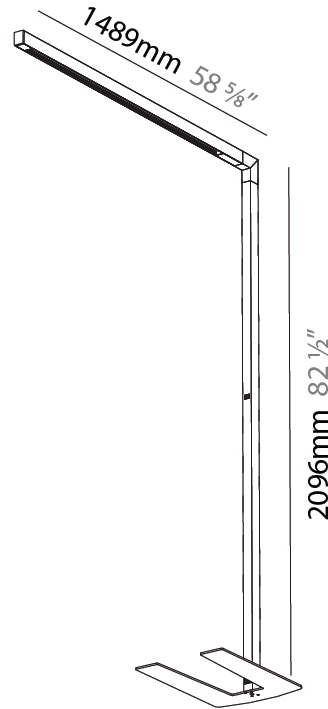

SLIDER-F FREE STANDING PORTABLE

A340019-

base number   Color   Finishes   Finishes   Finishes   Finishes   Finishes   Diffuser Options

1. To build a product code in our configurator select the specify button on the base model # product page
2. To build a manual product code on this datasheet choose from the options listed below in blue font and add the suffix to the base model #

GENERAL

Series: Slider-F
Subseries: Slider-F Free Standing
Partner: Prolicht
Division: Architectural
Installation: Portable
Product Type: Floor
Mounting Location: Floor
Light Distribution: Direct / Indirect

PHYSICAL

Shape: Abstract
Length (mm): 1489
Length (in): 58 ⁵/₈
Width (mm): 380
Width (in): 14 ¹⁵/₁₆
Height (mm): 2096
Height (in): 82 ¹/₂
Diffuser: Diffuser - Opal, Linear Scatter Lens
Fixture Finish: SSR / BKV / CWI / CRY / HAB / UFT / ITA / RUA / FTG / MYG / LOD / PUS / FRO / FUP / KIA / POP / BLS / SPG / MEY / GOH / CHC / COM / ABZ / JAG / OBR / MOS / ROR
Fixture Material: Extruded Aluminum

ELECTRICAL

Lamp Type: LED (Zhaga Standard)
Input Wattage (W): 77
Total Output Wattage (W): 70
Dimming: Touch Dimming
Driver Included: Yes
Driver Location: Integrated
Driver Class: Class 2
Input Voltage (V): 120 - 277

LED

Color Temperature (°K): 2700 / 3000
Max. Delivered Lumen (lm): 9709 - 9865
Nominal Lumen (lm): 12480 - 12680
CRI: >90 CRI
Lamp Life (hrs): 50000

OPTICAL

RATINGS AND CERTIFICATIONS

Certified By: CSA Certified to UL and CSA Standards
IP rating: IP40