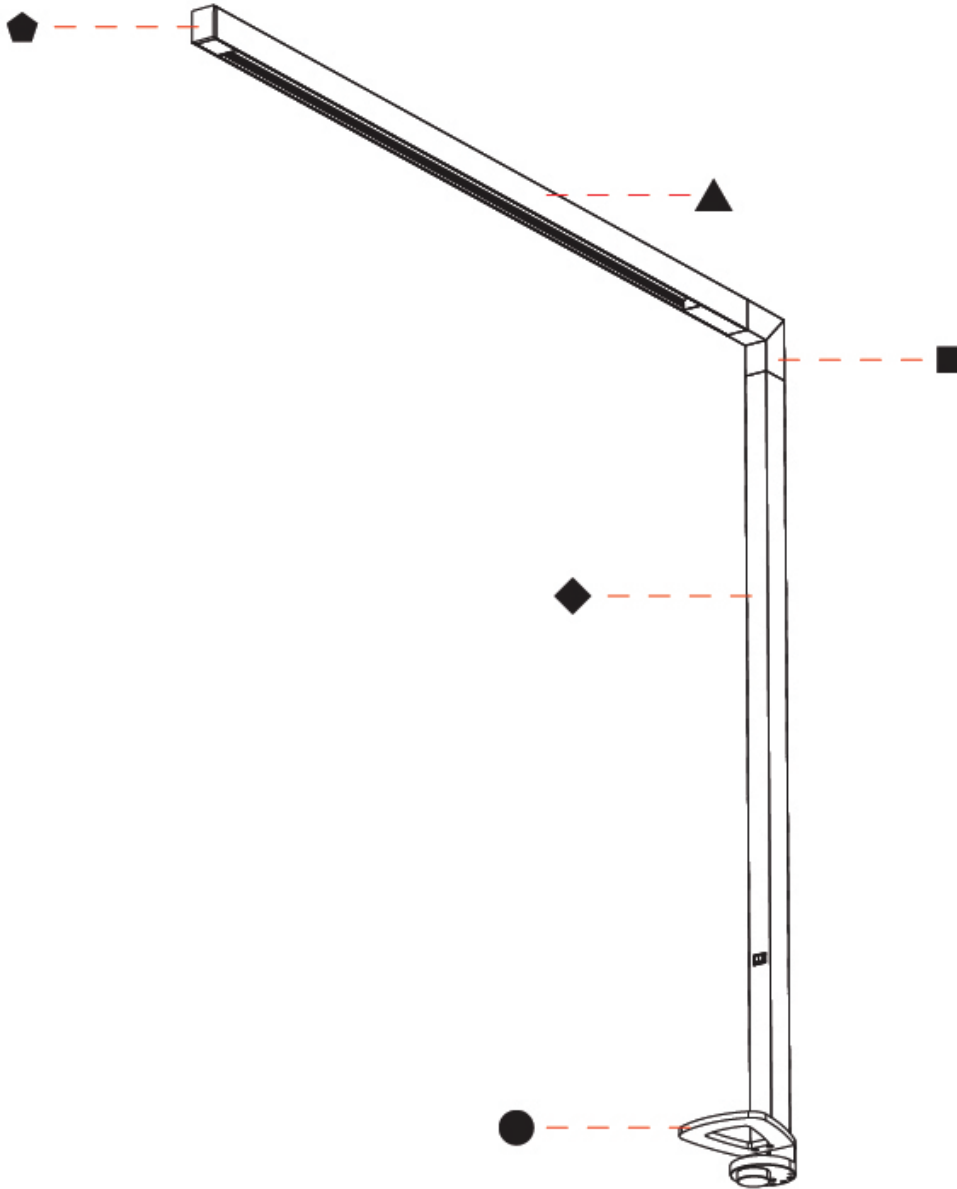

SLIDER-F FREE STANDING PORTABLE

A340020-

PROJECT
TYPE
SPECIFIER
QUANTITY
DATE

A