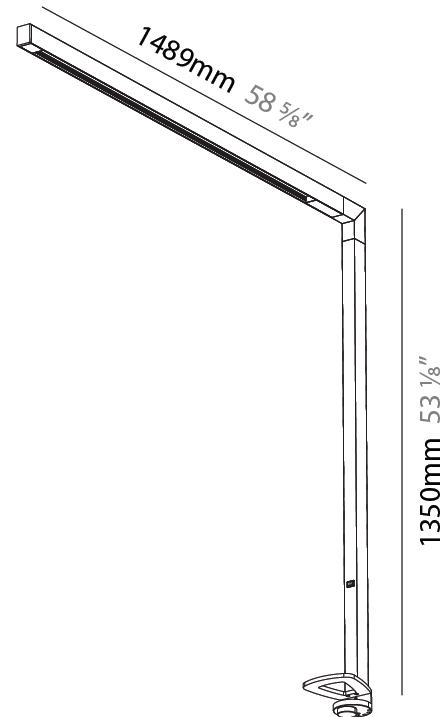

SLIDER-F FREE STANDING PORTABLE

A340020-

base number   Color   Finishes   Finishes   Finishes   Finishes   Finishes   Diffuser Options
Temperature

1. To build a product code in our configurator select the specify button on the base model # product page
2. To build a manual product code on this datasheet choose from the options listed below in blue font and add the suffix to the base model #

GENERAL

Series: Slider-F
Subseries: Slider-F Free Standing
Partner: Prolicht
Division: Architectural
Installation: Portable
Product Type: Table
Mounting Location: Table
Light Distribution: Direct

PHYSICAL

Shape: Abstract
Length (mm): 1489
Length (in): 58 5/8
Width (mm): 150
Width (in): 5 7/8
Height (mm): 1350
Height (in): 53 1/8
Diffuser: Diffuser - Opal, Linear Scatter Lens
Fixture Finish: SSR / BKV / CWI / CRY / HAB / UFT / ITA / RUA / FTG / MYG / LOD / PUS / FRO / FUP / KIA / POP / BLS / SPG / MEY / GOH / CHC / COM / ABZ / JAG / OBR / MOS / ROR
Fixture Material: Extruded Aluminum

ELECTRICAL

Lamp Type: LED (Zhaga Standard)
Input Wattage (W): 77
Total Output Wattage (W): 70
Dimming: Touch Dimming
Driver Included: Yes
Driver Location: Integrated
Driver Class: Class 2
Input Voltage (V): 120 - 277

LED

Color Temperature (°K): 2700 / 3000
Max. Delivered Lumen (lm): 9709 - 9865
Nominal Lumen (lm): 12480 - 12680
CRI: >90 CRI
Lamp Life (hrs): 50000

OPTICAL

RATINGS AND CERTIFICATIONS

Certified By: CSA Certified to UL and CSA Standards
IP rating: IP40